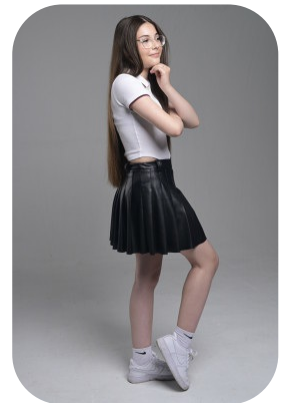

Nefeli Hasantari

Age: 11-15	Height: 5ft1inch	Eye Colour: Green	Accent: London
Gender:F	Weight: 47kg	Waist: 28.5	
Location: London	Shoe Size: 3	Bust: 31	
Drives: No	Hair Color: Brunette	Hips: 31.	

Talents
CHILD MODELLING, TEEN MODELS, EXTRAS