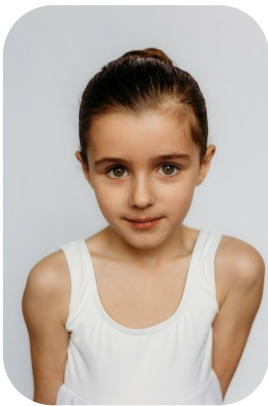

Nefeli Ramaj

Age: 0-5	Height: 3ft6inch	Eye Colour: Hazel	Accent: London
Gender:F	Weight: 20kg		
Location: London	Shoe Size: 11		
Drives: No	Hair Color: Brunette		

Talents
CHILD MODELLING, YOUNG PERFORMERS,
EXTRAS