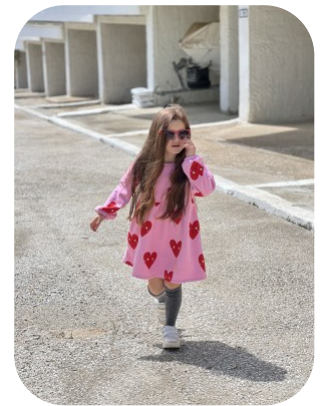

Nefeli Ramaj

Age: 0-5	Height: 3ft6inch	Eye Colour: Hazel	Accent: London
Gender:F	Weight: 20kg		
Location: London	Shoe Size: 11		
Drives: No	Hair Color: Brunette		

Talents
CHILD MODELLING, YOUNG PERFORMERS,
EXTRAS