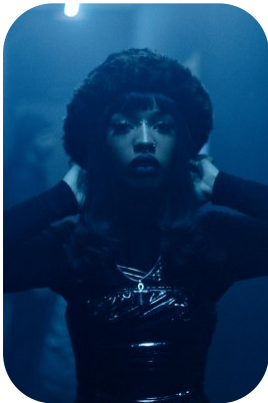

Nefer

Credits: 4

Age: 21-24	Height: 5ft7inch	Eye Colour: Brown	Accent: London
Gender:F	Weight: 52kg	Waist: 25ch	
Location: London	Bust: 33.3ch	Hips: 32.2ch	
Drives: No	Shoe Size: 6	Hair Color: Black	

Talents
COMMERCIAL MODELS, EXTRAS