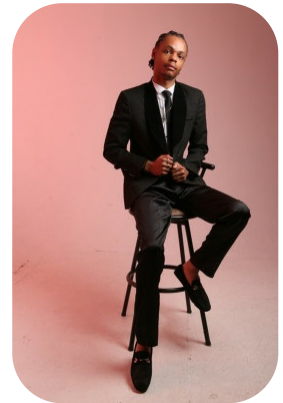

Nehemiah

Age: 16-20	Height: 6ft2inch	Eye Colour: Brown	Accent: London
Gender:M	Weight: 70kg	Waist: 30	Bust: 36
Location: London	Shoe Size: 11	Hips: 34	
Drives: No	Hair Color: Black		

Talents
COMMERCIAL MODELS