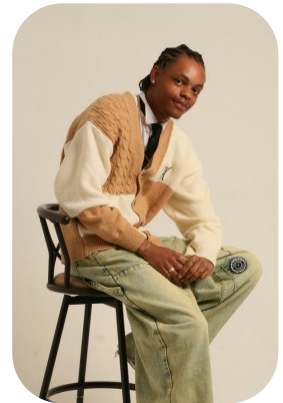

Nehemiah

Age: 16-20	Height: 6ft2inch	Eye Colour: Brown	Accent: London
Gender:M	Weight: 70kg	Waist: 30	Bust: 36
Location: London	Shoe Size: 11	Hips: 34	
Drives: No	Hair Color: Black		

Talents
COMMERCIAL MODELS