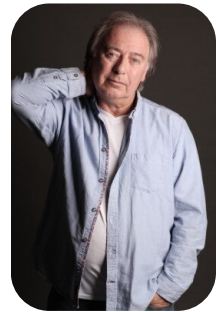

Neil Gold

Age: 71-80	Height: 5ft11inch	Eye Colour: Blue	Accent:
Gender:M	Weight: 98kg	Waist: 36	London
Location: London	Shoe Size: 9.5	Bust: 44	
Drives: Yes	Hair Color:	Hips: 47	
	Other/Extreme		

Talents
MATURE MODELS, EXTRAS