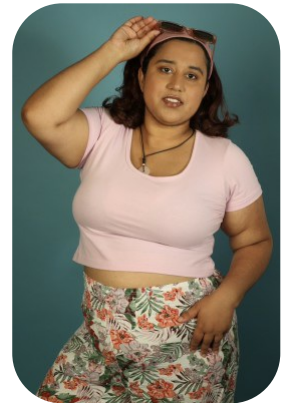

Nessa Essa

Age: 25-30	Height: 5ft4inch	Eye Colour: Brown	Accent: London
Gender:F	Weight: 90kg	Waist: 36	Bust: 42
Location: London	Shoe Size: 5.5	Hips: 46	
Drives: Yes	Hair Color: Red		

Talents
COMMERCIAL MODELS