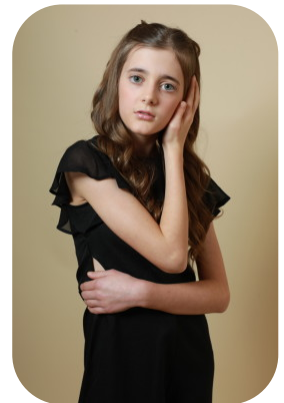

Additional Talents:

BIKE - SWIM - ROLLERSKATE - ICESKATE - CLIMB - COOK - BAKE

SING - 2 YEARS