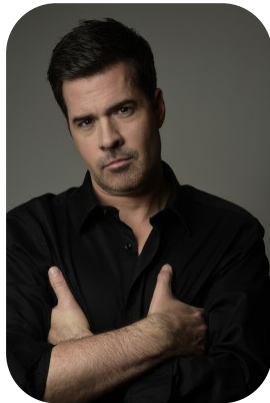

Nick Elias

Age: 41-50 Height: 5ft9inch Eye Colour: Hazel Accent: London
Gender: M Location: London
Drives: Yes Weight: 74kg Shoe Size: 9.5
Hair Color: Black

Talents
COMMERCIAL MODELS, MATURE MODELS

Additional Talents:
SWIM BIKE FOOTBALL