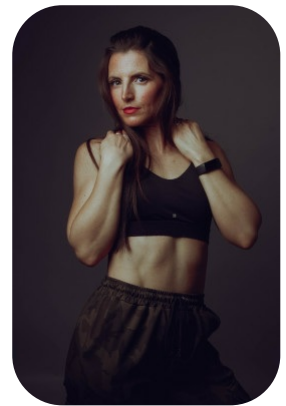

Nicky Fisher

Age: 31-40	Height: 5ft5inch	Eye Colour: Hazel	Accent: London
Gender:F	Weight: 55kg	Waist: 27	Bust: 32
Location: London	Shoe Size: 6	Hips: 34	
Drives: Yes	Hair Color: Brunette		

Talents
 COMMERCIAL MODELS, FITNESS MODELS,
 EXTRAS, MUSICIANS

Additional Talents:
 BIKE - SWIM - ROLLERSKATE - HORSERIDE

GYM FITNESS

FITNESS INSTRUCTOR

SING - 20 YEARS

BOXING

FOR ANY INQUIRIES PLEASE CONTACT US

0207 834 66 60 - Office

www.fusionmng.com