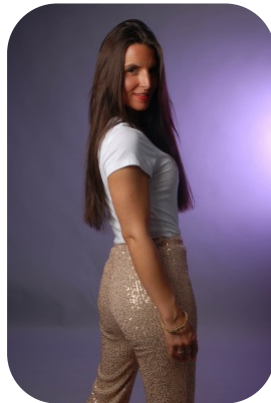

Nicky Fisher

Age: 31-40	Height: 5ft5inch	Eye Colour: Hazel	Accent: London
Gender:F	Weight: 55kg	Waist: 27	Bust: 32
Location: London	Shoe Size: 6	Hips: 34	
Drives: Yes	Hair Color: Brunette		

Talents
 COMMERCIAL MODELS, FITNESS MODELS,
 EXTRAS, MUSICIANS

Additional Talents:
 BIKE - SWIM - ROLLERSKATE - HORSERIDE

GYM FITNESS

FITNESS INSTRUCTOR

SING - 20 YEARS

BOXING

FOR ANY INQUIRIES PLEASE CONTACT US

0207 834 66 60 - Office

www.fusionmng.com