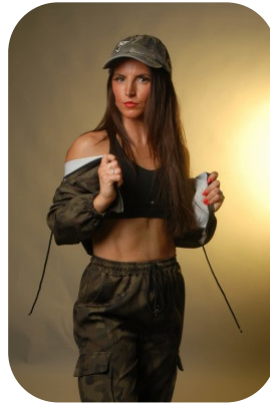

Nicky Fisher

Age: 31-40	Height: 5ft5inch	Eye Colour: Hazel	Accent: London
Gender:F	Weight: 55kg	Waist: 27	Bust: 32
Location: London	Shoe Size: 6	Hips: 34	
Drives: Yes	Hair Color: Brunette		

Talents
 COMMERCIAL MODELS, FITNESS MODELS,
 EXTRAS, MUSICIANS

Additional Talents:
 BIKE - SWIM - ROLLERSKATE - HORSERIDE

GYM FITNESS

FITNESS INSTRUCTOR

SING - 20 YEARS

BOXING

FOR ANY INQUIRIES PLEASE CONTACT US

0207 834 66 60 - Office

www.fusionmng.com