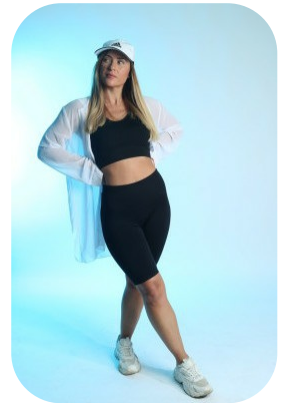

# Nicola Little

Age: 31-40	Height: 5ft2inch	Eye Colour: Blue	Accent: London
Gender:F	Weight: 52kg	Waist: 27	Bust: 34 A
Location: Britain North	Shoe Size: 5	Hips: 33.5	
Drives: Yes	Hair Color: Blonde		

Talents  
COMMERCIAL MODELS, FITNESS MODELS, EXTRAS