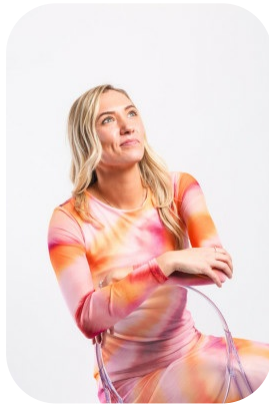

# Nicola Sleigh

Age: 25-30	Height: 5ft7inch	Eye Colour: Blue	Accent: Northern
Gender:F	Weight: 58kg	Waist: 27	Bust: 33
Location: Britain North	Shoe Size: 5.5	Hips: 29	
Drives: No	Hair Color: Blonde		

Talents  
COMMERCIAL MODELS