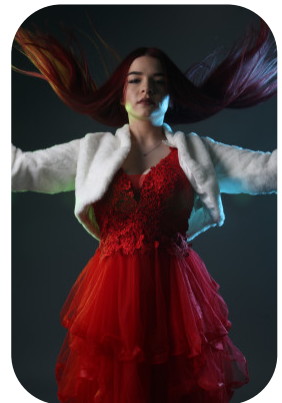

Nicoleta D

Age: 16-20	Height: 5ft7inch	Eye Colour: Blue	Accent: East Euro
Gender:F	Weight: 55kg	Waist: 71cm	
Location: London	Shoe Size: 4	Bust: 36DD	
Drives: No	Hair Color: Red	Hips: 88cm	

Talents
COMMERCIAL MODELS