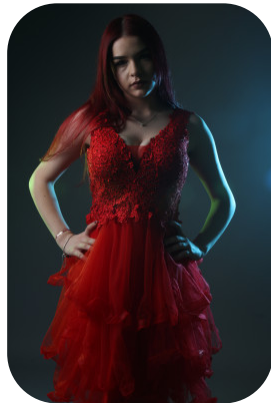

Nicoleta D

Age: 16-20	Height: 5ft7inch	Eye Colour: Blue	Accent: East Euro
Gender:F	Weight: 55kg	Waist: 71cm	
Location: London	Shoe Size: 4	Bust: 36DD	
Drives: No	Hair Color: Red	Hips: 88cm	

Talents
COMMERCIAL MODELS