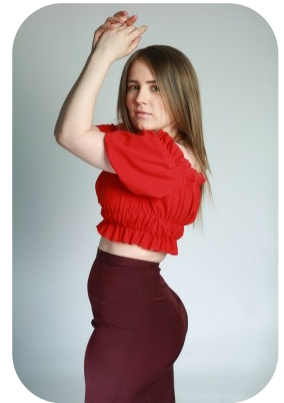

Nicoleta Rusu

Age: 25-30	Height: 5ft2inch	Eye Colour: Green	Accent: London
Gender:F	Weight: 57kg	Waist: 24	Bust: 36
Location: London	Shoe Size: 4	Hips: 38	
Drives: Yes	Hair Color: Brunette		

Talents

COMMERCIAL MODELS, FITNESS MODELS, EXTRAS