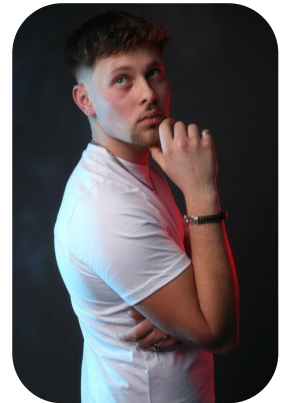

# Nikodem G

Age: 16-20	Height: 6ft0inch	Eye Colour: Blue	Accent: London
Gender:M	Weight: 83kg	Waist: 39	Bust: 40
Location: London	Shoe Size: 9	Hips: 39	
Drives: No	Hair Color: Brunette		

Talents  
COMMERCIAL MODELS, EXTRAS