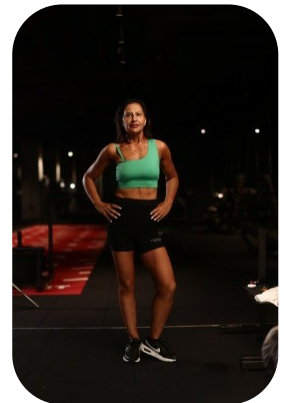

Additional Talents:

GYM FITNESS WEIGHT LIFTING

PADDLE TENNIS SQUASH