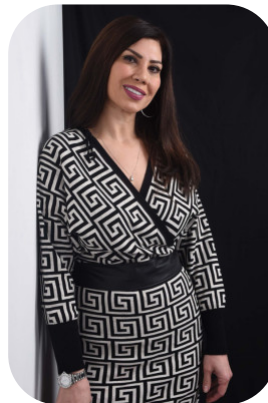

# Nilgun Demirkiran

Age: 51-60	Height: 5ft8inch	Eye Colour: Brown	Accent: Mid East
Gender:F	Weight: 65kg	Waist: 28	Bust:
Location: London	Shoe Size: 7	34DDD	Hips: 34
Drives: Yes	Hair Color: Brunette		

Talents  
MATURE MODELS, EXTRAS