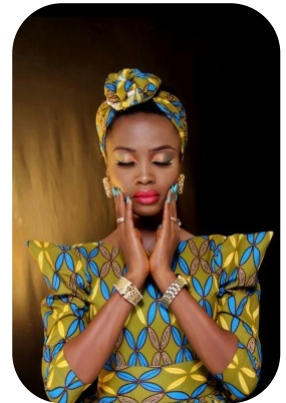

Nina Anya

Age: 41-50	Height: 5ft5inch	Eye Colour: Brown	Accent: African
Gender: F	Weight: 54kg	Waist: 32	
Location: London	Shoe Size: 8.5	Bust: 35	
Drives: No	Hair Color: Black	Hips: 36	

Talents
COMMERCIAL MODELS