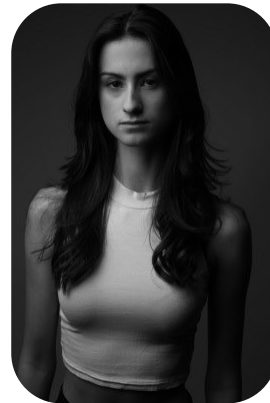

Nina krogs

Age: 16-20	Height: 5ft10inch	Eye Colour: Brown	Accent: London
Gender:F	Weight: 46kg	Waist: 23ch	Bust: 31ch
Location: London	Shoe Size: 6.5	Hips: 31ch	
Drives: No	Hair Color: Brunette		

Talents
COMMERCIAL MODELS, EXTRAS