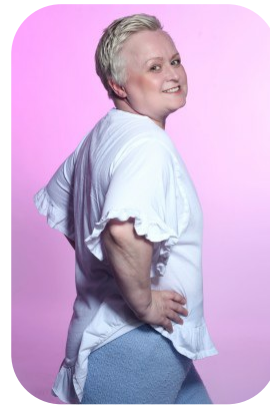

Nina Lees

Age: 41-50	Height: 5ft0inch	Eye Colour: Green	Accent: London
Gender:F	Shoe Size: 4	Waist: 33	Bust: 38
Location: London	Hair Color: Blonde	Hips: 39	

Talents

COMMERCIAL MODELS, MATURE MODELS, EXTRAS