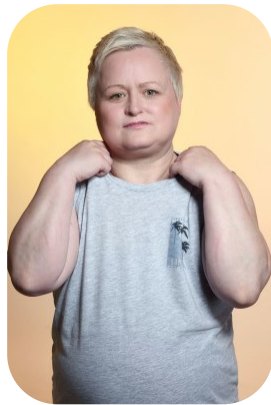

Nina Lees

Age: 41-50	Height: 5ft0inch	Eye Colour: Green	Accent: London
Gender:F	Shoe Size: 4	Waist: 33	Bust: 38
Location: London	Hair Color: Blonde	Hips: 39	

Talents

COMMERCIAL MODELS, MATURE MODELS, EXTRAS