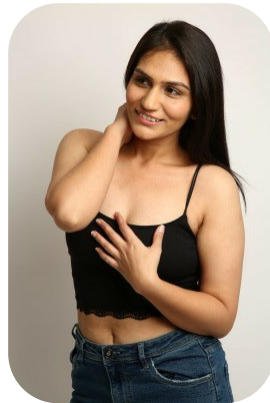

Nisha Chaudhary

Age: 25-30	Height: 5ft5inch	Eye Colour: Brown	Accent: South Asian
Gender:F	Weight: 60kg	Waist: 28	
Location: London	Shoe Size: 5.5	Bust: 34	
Drives: Yes	Hair Color: Black	Hips: 36	

Talents
COMMERCIAL MODELS, EXTRAS