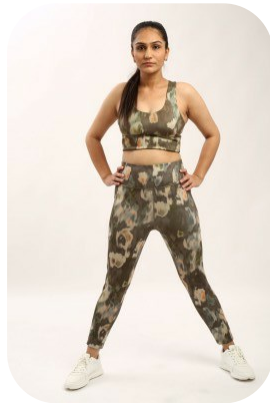

Nisha Chaudhary

Age: 25-30	Height: 5ft5inch	Eye Colour: Brown	Accent: South Asian
Gender:F	Weight: 60kg	Waist: 28	
Location: London	Shoe Size: 5.5	Bust: 34	
Drives: Yes	Hair Color: Black	Hips: 36	

Talents
COMMERCIAL MODELS, EXTRAS