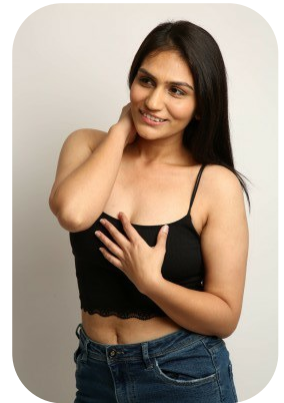

Nisha Chaudhary

Age: 25-30	Height: 5ft5inch	Eye Colour: Brown	Accent: South Asian
Gender:F	Weight: 60kg	Waist: 28	
Location: London	Shoe Size: 5.5	Bust: 34	
Drives: Yes	Hair Color: Black	Hips: 36	

Talents
COMMERCIAL MODELS, EXTRAS