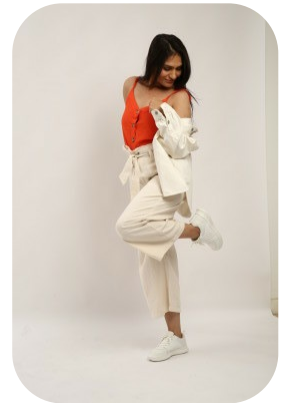

Nisha Chaudhary

Age: 25-30	Height: 5ft5inch	Eye Colour: Brown	Accent: South Asian
Gender:F	Weight: 60kg	Waist: 28	
Location: London	Shoe Size: 5.5	Bust: 34	
Drives: Yes	Hair Color: Black	Hips: 36	

Talents
COMMERCIAL MODELS, EXTRAS