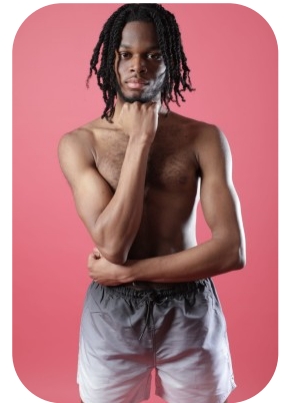

Additional Talents:
BIKE - SKATEBOARD
FOOTBALL, BASKETBALL