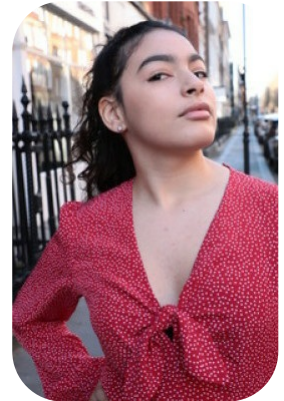

# Noor Kelly

Videos: 1

Age: 16-20	Height: 5ft2inch	Eye Colour: Black	Accent: London
Gender:F	Weight: 61kg	Waist: 28.6	Bust: 33.5
Location: London	Shoe Size: 7	Hips: 35.5	
Drives: No	Hair Color: Black		

Talents  
TEEN MODELS