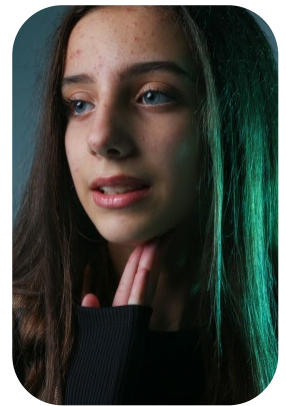

# Nycole-Maia Cucu

Age: 11-15	Height: 5ft1inch	Eye Colour: Blue	Accent: London
Gender:F	Weight: 36kg	Waist: 22	Bust: 28
Location: London	Shoe Size: 2	Hips: 30	
Drives: No	Hair Color: Brunette		

Talents  
CHILD MODELLING, YOUNG PERFORMERS,  
EXTRAS