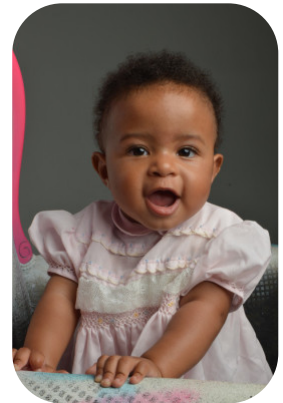

Nyla A

Age: 0-5	Height: 3ft0inch	Eye Colour: Brown	Accent: London
Gender:F	Weight: 10kg	Waist: N/A	Bust: N/A
Location: London	Shoe Size: 2	Hips: N/A	
Drives: Yes	Hair Color: Brunette		

Talents
CHILD MODELLING