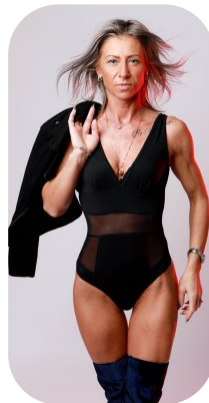

Oana Manea

Age: 41-50	Height: 5ft7inch	Eye Colour: Blue	Accent: East Euro
Gender:F	Weight: 53kg	Waist: 27.5	Bust: 33
Location: London	Shoe Size: 6	Hips: 35	
Drives: Yes	Hair Color: Blonde		

Talents

COMMERCIAL MODELS, FITNESS MODELS, EXTRAS