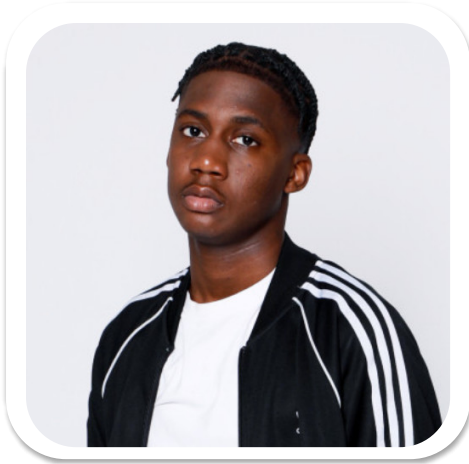

Olaman Braimoh

Age: 16-20	Height: 6ft0inch	Eye Colour: Brown	Accent: London
Gender:M	Weight: 68kg	Waist: 81-86 cm	
Location: London	Shoe Size: 10.5	Bust: 90 cm	
Drives: No	Hair Color: Black	Hips: 77 cm	