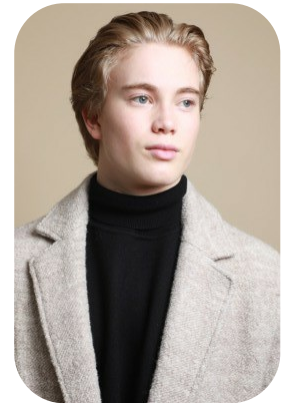

Additional Talents:
SWIM - BIKE - WEIGHT LIFTING - GYM
PIANO