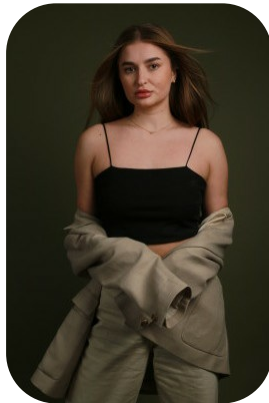

# Olesea Nicolai

Age: 21-24	Height: 5ft6inch	Eye Colour: Green	Accent: East Euro
Gender:F	Weight: 58kg	Waist: 75cm	
Location: London	Shoe Size: 4	Bust: 86cm	
Drives: No	Hair Color: Blonde	Hips: 84cm	

Talents  
COMMERCIAL MODELS