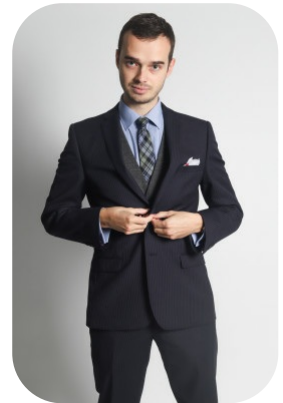

Oliver Harflett

Age: 21-24	Height: 6ft1inch	Eye Colour: Blue	Accent: London
Gender:M	Weight: 70kg	Waist: 32	Bust: 40
Location: Britain North	Shoe Size: 8.5	Hips: 36	
Drives: Yes	Hair Color: Black		

Talents
COMMERCIAL MODELS, EXTRAS, ATHLETES

Additional Talents:

BIKE - SWIM - SKATEBOARD - HORSERIDE - CLIMB - BOULDERING

FOOTBALL FREESTLYE - 5 YEARS

PIANO, VIOLIN

GYM FITNESS

KUNG FU, KARATE

FOR ANY INQUIRIES PLEASE CONTACT US

0207 834 66 60 - Office