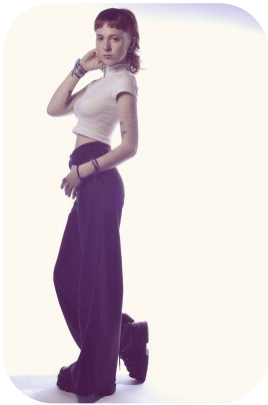

Additional Talents:
SWIM - BIKE - BALLET