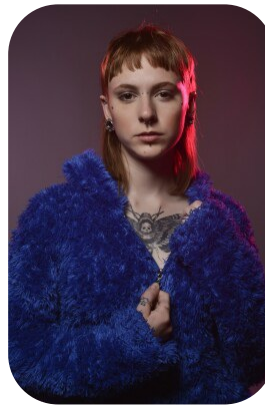

Additional Talents:
SWIM - BIKE - BALLET