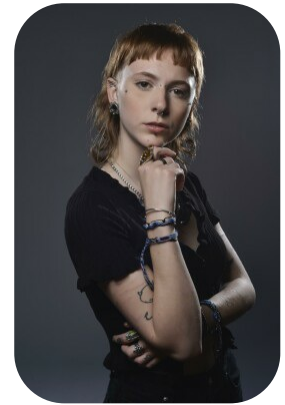

Additional Talents:
SWIM - BIKE - BALLET