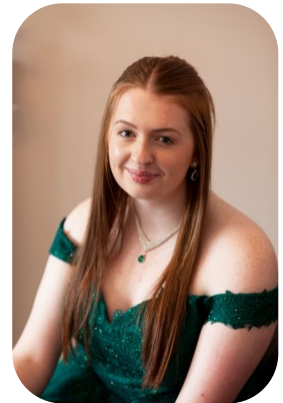

Olivia OLeary

Age: 16-20	Height: 6ft0inch	Eye Colour: Green	Accent: Northern
Gender:F	Weight: 85kg	Waist: 34	Bust: 38
Location: Britain North	Shoe Size: 8.UK	Hips: 46	
Drives: Yes	Hair Color: Red		

Talents
COMMERCIAL MODELS, EXTRAS