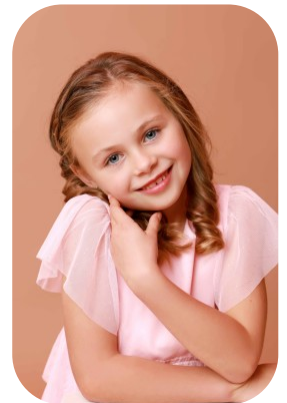

Olivia Sharp

Age: 6-10	Height: 4ft2inch	Eye Colour: Blue	Accent: Northern
Gender:F	Weight: 25kg	Waist: 61cm	
Location: Britain North	Shoe Size: 2	Bust: 65cm	
Drives: No	Hair Color: Blonde	Hips: 61cm	

Talents
CHILD MODELLING