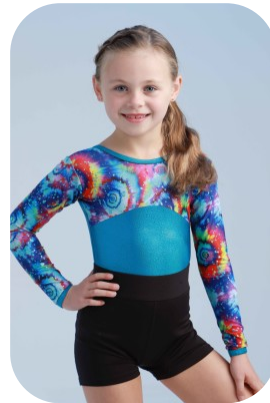

Olivia Sharp

Age: 6-10	Height: 4ft2inch	Eye Colour: Blue	Accent: Northern
Gender:F	Weight: 25kg	Waist: 61cm	
Location: Britain North	Shoe Size: 2	Bust: 65cm	
Drives: No	Hair Color: Blonde	Hips: 61cm	

Talents
CHILD MODELLING