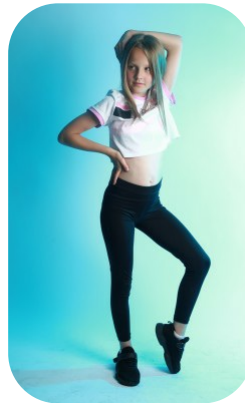

Additional Talents:

GYMNASTIC - DANCING - TENNIS - HORSERIDING - SWIM - CLIMBING