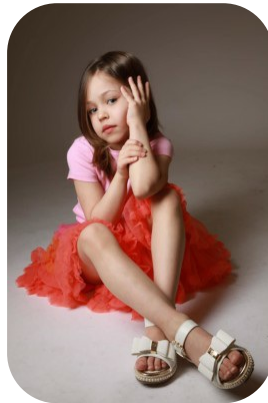

Additional Talents:
BALLET