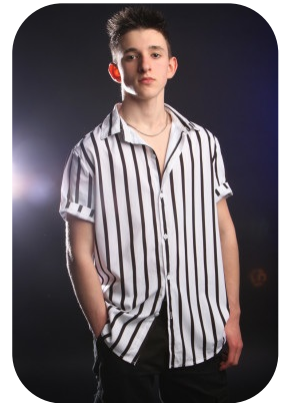

Ollie Keep

Age: 16-20	Height: 5ft7inch	Eye Colour: Hazel	Accent: London
Gender: M	Weight: 59kg	Waist: 27	Bust: 36
Location: London	Shoe Size: 8.UK	Hips: 35	
Drives: No	Hair Color: Brunette		

Talents
TEEN MODELS, EXTRAS, ATHLETES

Additional Talents:

BIKE - SWIM - ROLLERBLADE - ROLLERSKATE - HORSERIDE - SKI - SNOWBOARD - ICESKATE - CLIMB

RUGBY - 6MONTHS, FOOTBALL - 5 YEARS

PIANO

KARATE, JUDO

FOR ANY INQUIRIES PLEASE CONTACT US

0207 834 66 60 - Office