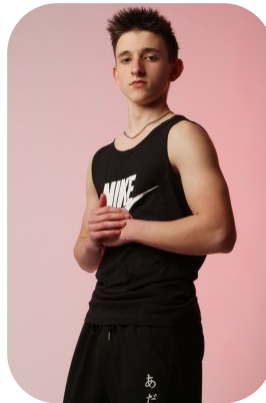

Ollie Keep

Age: 16-20	Height: 5ft7inch	Eye Colour: Hazel	Accent: London
Gender: M	Weight: 59kg	Waist: 27	Bust: 36
Location: London	Shoe Size: 8.UK	Hips: 35	
Drives: No	Hair Color: Brunette		

Talents
TEEN MODELS, EXTRAS, ATHLETES

Additional Talents:

BIKE - SWIM - ROLLERBLADE - ROLLERSKATE - HORSERIDE - SKI - SNOWBOARD - ICESKATE - CLIMB

RUGBY - 6MONTHS, FOOTBALL - 5 YEARS

PIANO

KARATE, JUDO

FOR ANY INQUIRIES PLEASE CONTACT US

0207 834 66 60 - Office