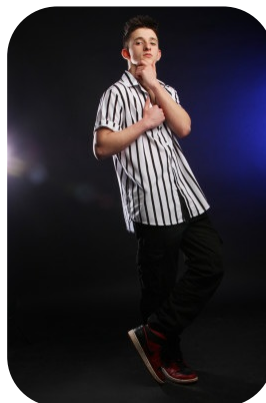

Ollie Keep

Age: 16-20	Height: 5ft7inch	Eye Colour: Hazel	Accent: London
Gender: M	Weight: 59kg	Waist: 27	Bust: 36
Location: London	Shoe Size: 8.UK	Hips: 35	
Drives: No	Hair Color: Brunette		

Talents
TEEN MODELS, EXTRAS, ATHLETES

Additional Talents:

BIKE - SWIM - ROLLERBLADE - ROLLERSKATE - HORSERIDE - SKI - SNOWBOARD - ICESKATE - CLIMB

RUGBY - 6MONTHS, FOOTBALL - 5 YEARS

PIANO

KARATE, JUDO

FOR ANY INQUIRIES PLEASE CONTACT US

0207 834 66 60 - Office