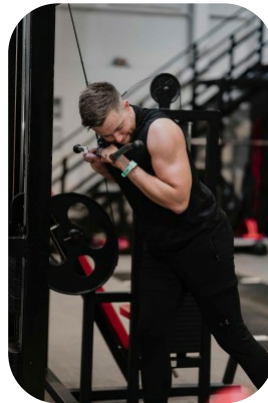

Additional Talents:

SWIM BIKE PERSONAL TRAINING NUTRITION

WEIGHT LIFTING RUN TENNIS