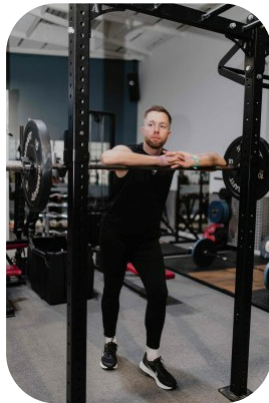

Ollie King

Age: 31-40	Height: 6ft4inch	Eye Colour: Blue	Accent: Northern
Gender:M	Weight: 100kg	Waist: 36	Bust: N/A
Location: Britain North	Shoe Size: 12	Hips: N/A	
Drives: Yes	Hair Color: Blonde		

Talents

COMMERCIAL MODELS, FITNESS MODELS, EXTRAS

Additional Talents:

SWIM BIKE PERSONAL TRAINING NUTRITION

WEIGHT LIFTING RUN TENNIS

FOR ANY INQUIRIES PLEASE CONTACT US

0207 834 66 60 - Office

www.fusionmng.com

cast@fusionmng.com