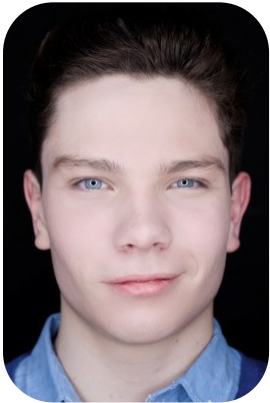

Ollie Wells

Age: 16-20	Height: 5ft10inch	Eye Colour: Blue	Accent: Welsh
Gender:M	Weight: 72kg	Waist: 28ch	Bust: 38ch
Location: Wales	Shoe Size: 11	Hips: 38ch	
Drives: No	Hair Color: Brunette		

Talents
COMMERCIAL MODELS, TEEN MODELS, EXTRAS, ATHLETES

Additional Talents:
BIKE

SWIM (COMPETITIVE LEVEL -8 YEARS)

RUN - CROSS COUNTRY - 5 YEARS

FOOTBALL - 6 YEARS

GYM FITNESS

FOR ANY INQUIRIES PLEASE CONTACT US

0207 834 66 60 - Office

www.fusionmng.com