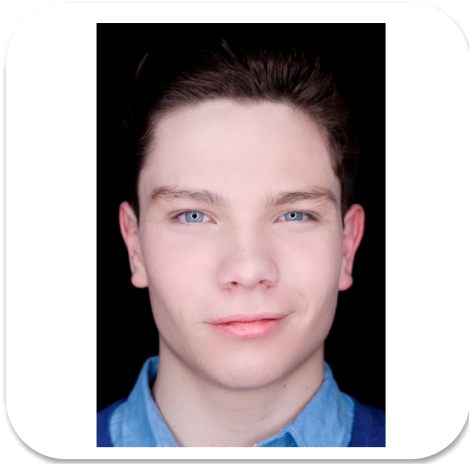

Ollie Wells

Age: 16-20	Height: 5ft10inch	Eye Colour: Blue	Accent: Welsh
Gender:M	Weight: 72kg	Waist: 28ch	Bust: 38ch
Location: Wales	Shoe Size: 11	Hips: 38ch	
Drives: No	Hair Color: Brunette		

Talents
COMMERCIAL MODELS, TEEN MODELS, EXTRAS, ATHLETES