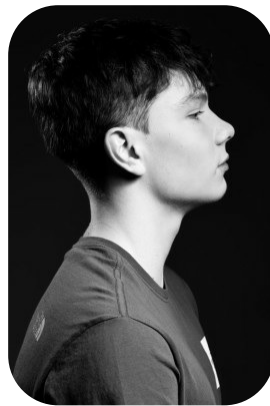

Ollie Wells

Age: 16-20	Height: 5ft10inch	Eye Colour: Blue	Accent: Welsh
Gender:M	Weight: 72kg	Waist: 28ch	Bust: 38ch
Location: Wales	Shoe Size: 11	Hips: 38ch	
Drives: No	Hair Color: Brunette		

Talents
COMMERCIAL MODELS, TEEN MODELS, EXTRAS, ATHLETES