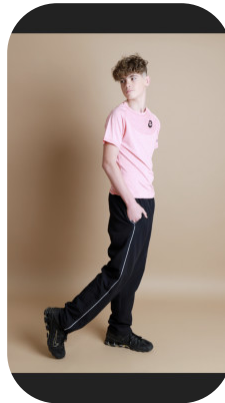

Additional Talents:

GYM - SWIM - KAYAK - SKATEBOARD - BIKE