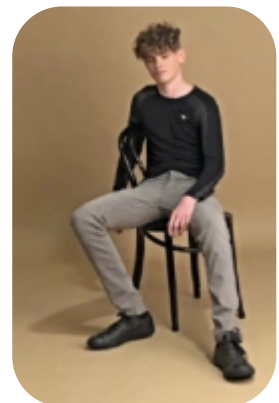

Additional Talents:

GYM - SWIM - KAYAK - SKATEBOARD - BIKE