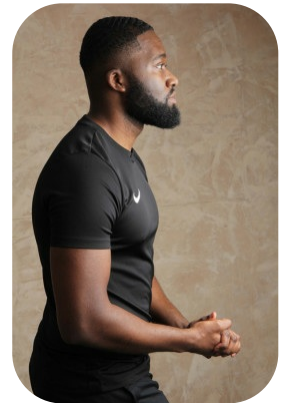

Olu Balogun

Age: 25-30	Height: 6ft3inch	Eye Colour: Brown	Accent: London
Gender: M	Weight: 90kg	Waist: 32	Bust: 38
Location: London	Shoe Size: 11	Hips: 35	
Drives: No	Hair Color: Black		

Talents

COMMERCIAL MODELS, FITNESS MODELS, EXTRAS