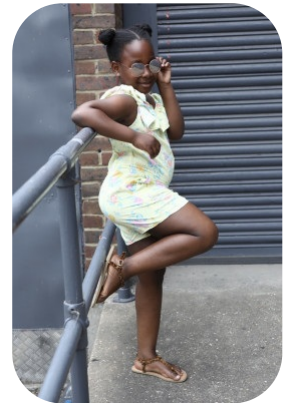

# Oluwadarasimi Seweje

Age: 6-10	Height: 4ft5inch	Eye Colour: Brown	Accent: London
Gender:F	Weight: 48kg	Waist: 34	Bust: 30
Location: London	Shoe Size: 3	Hips: 37	
Drives: No	Hair Color: Black		

Talents  
CHILD MODELLING, EXTRAS