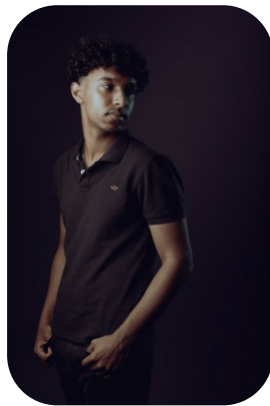

Omari Shaw

Age: 16-20	Height: 5ft11inch	Eye Colour: Brown	Accent: London
Gender:M	Weight: 68kg	Waist: 30es	Bust: 35es
Location: London	Shoe Size: 9	Hips: 39es	
Drives: No	Hair Color: Black		

Talents
COMMERCIAL MODELS, YOUNG PERFORMERS,
EXTRAS