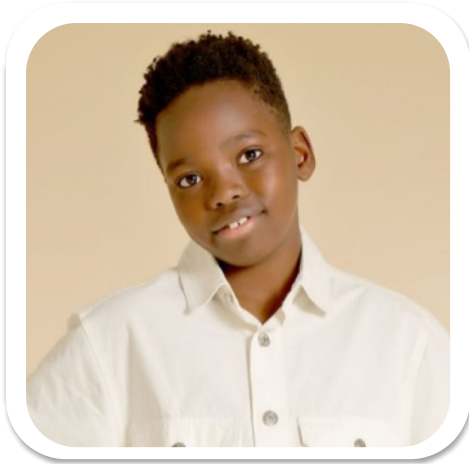

# Omofowe Ememerurai

Age: 11-15	Height: 5ft5inch	Eye Colour: Black	Accent: London
Gender:M	Weight: 57kg	Waist: 32	Bust: 30.5
Location: London	Shoe Size: 9	Hips: 81	
Drives: No	Hair Color: Black		

Talents  
CHILD MODELLING