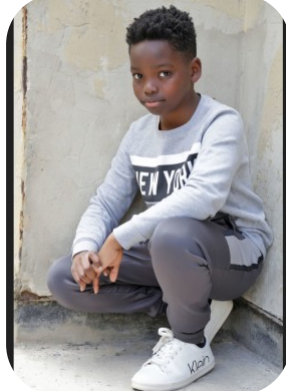

# Omofowe Ememerurai

Age: 11-15	Height: 5ft5inch	Eye Colour: Black	Accent: London
Gender:M	Weight: 57kg	Waist: 32	Bust: 30.5
Location: London	Shoe Size: 9	Hips: 81	
Drives: No	Hair Color: Black		

Talents  
CHILD MODELLING