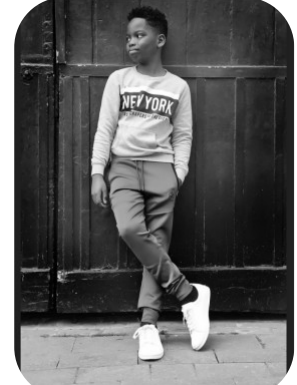

# Omofowe Ememerurai

Age: 11-15	Height: 5ft5inch	Eye Colour: Black	Accent: London
Gender:M	Weight: 57kg	Waist: 32	Bust: 30.5
Location: London	Shoe Size: 9	Hips: 81	
Drives: No	Hair Color: Black		

Talents  
CHILD MODELLING