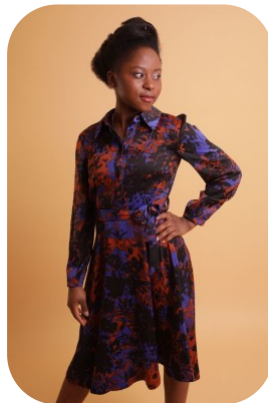

Omotolani Akanbi

Age: 16-20	Height: 4ft11inch	Eye Colour: Black	Accent: African
Gender:F	Weight: 49kg	Waist: 27	
Location: London	Shoe Size: 5	Bust: 33	
Drives: No	Hair Color: Black	Hips: 38	

Talents
TEEN MODELS, EXTRAS