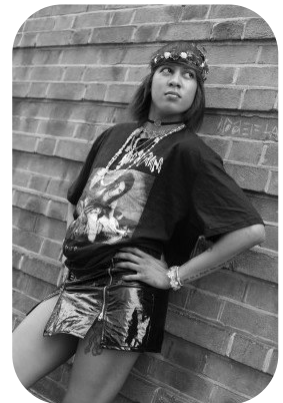

Additional Talents:
SWIM BIKE GYM FITNESS YOGA HULA HOOP
GUITAR SING