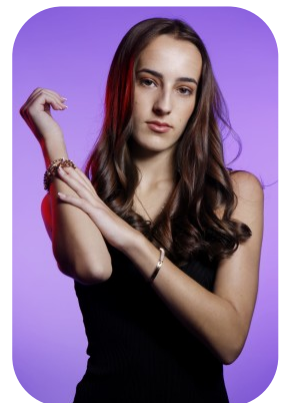

Ossian Tyler

Age: 16-20	Height: 5ft4inch	Eye Colour: Hazel	Accent: London
Gender:F	Weight: 44kg	Waist: 23	Bust: 32
Location: London	Shoe Size: 5	Hips: 33	
Drives: No	Hair Color: Brunette		

Talents
COMMERCIAL MODELS, EXTRAS, ATHLETES

Additional Talents:

BIKE - SWIM - ROLLERBLADE - ROLLERSKATE - SKATEBOARD - HORSE RIDE - ICESKATE - CLIMB

GYMNASTICS - 4 YEARS

GUITAR

BOXING

FOR ANY INQUIRIES PLEASE CONTACT US

0207 834 66 60 - Office

www.fusionmng.com