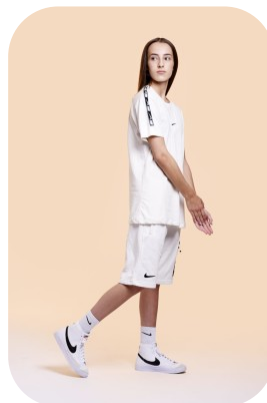

Ossian Tyler

Age: 16-20	Height: 5ft4inch	Eye Colour: Hazel	Accent: London
Gender:F	Weight: 44kg	Waist: 23	Bust: 32
Location: London	Shoe Size: 5	Hips: 33	
Drives: No	Hair Color: Brunette		

Talents
COMMERCIAL MODELS, EXTRAS, ATHLETES