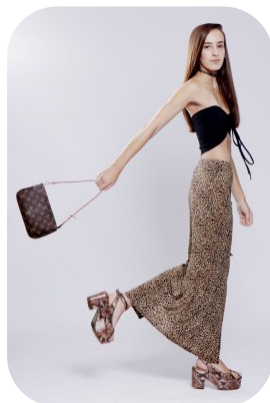

Ossian Tyler

Age: 16-20	Height: 5ft4inch	Eye Colour: Hazel	Accent: London
Gender:F	Weight: 44kg	Waist: 23	Bust: 32
Location: London	Shoe Size: 5	Hips: 33	
Drives: No	Hair Color: Brunette		

Talents
COMMERCIAL MODELS, EXTRAS, ATHLETES

Additional Talents:

BIKE - SWIM - ROLLERBLADE - ROLLERSKATE - SKATEBOARD - HORSE RIDE - ICESKATE - CLIMB

GYMNASTICS - 4 YEARS

GUITAR

BOXING

FOR ANY INQUIRIES PLEASE CONTACT US

0207 834 66 60 - Office

www.fusionmng.com