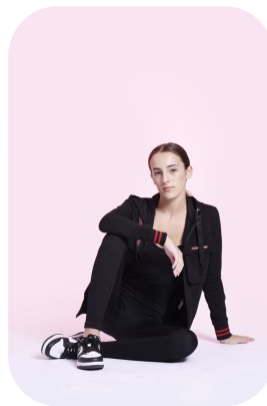

Ossian Tyler

Age: 16-20	Height: 5ft4inch	Eye Colour: Hazel	Accent: London
Gender:F	Weight: 44kg	Waist: 23	Bust: 32
Location: London	Shoe Size: 5	Hips: 33	
Drives: No	Hair Color: Brunette		

Talents
COMMERCIAL MODELS, EXTRAS, ATHLETES

Additional Talents:

BIKE - SWIM - ROLLERBLADE - ROLLERSKATE - SKATEBOARD - HORSE RIDE - ICESKATE - CLIMB

GYMNASTICS - 4 YEARS

GUITAR

BOXING

FOR ANY INQUIRIES PLEASE CONTACT US

0207 834 66 60 - Office

www.fusionmng.com