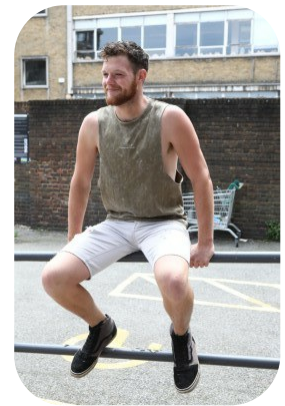

Owain Davis

Age: 21-24	Height: 6ft1inch	Eye Colour: Hazel	Accent: London
Gender:M	Weight: 77kg	Waist: 30	
Location: London	Shoe Size: 12		
Drives: Yes	Hair Color: Brunette		

Talents
COMMERCIAL MODELS, EXTRAS, ATHLETES,
SPECIALITY