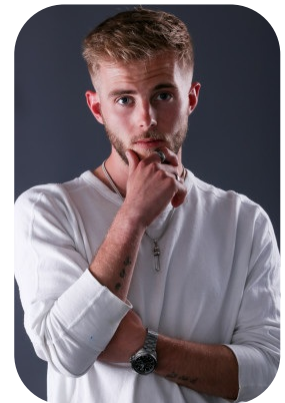

Additional Talents:

SWIM - BIKE - SINGER

TAE KWON DO 4 YEARS