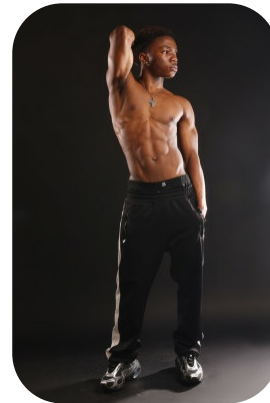

Oyerinde O

Age: 21-24	Height: 5ft9inch	Eye Colour: Brown	Accent: London
Gender: M	Weight: 69kg	Waist: 29	Bust: 39
Location: London	Shoe Size: 8.UK	Hips: 36	
Drives: Yes	Hair Color: Black		

Talents

COMMERCIAL MODELS, FITNESS MODELS, EXTRAS