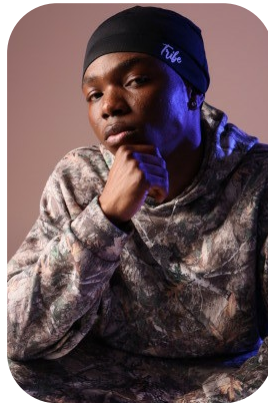

Oyerinde O

Age: 21-24	Height: 5ft9inch	Eye Colour: Brown	Accent: London
Gender: M	Weight: 69kg	Waist: 29	Bust: 39
Location: London	Shoe Size: 8.UK	Hips: 36	
Drives: Yes	Hair Color: Black		

Talents

COMMERCIAL MODELS, FITNESS MODELS, EXTRAS