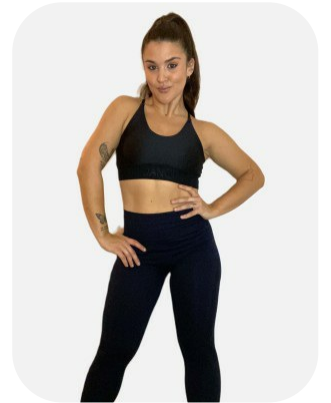

# Paloma Alarcon

Trainings: 3 Videos: 1

Age: 25-30	Height: 5ft2inch	Eye Colour: Brown	Accent: London
Gender:F	Weight: 65kg	Waist: 76 cm	
Location: London	Shoe Size: 6.5	Bust: 93 cm	
Drives: No	Hair Color: Brunette	Hips: 90 cm	
		36.5	35.5

### Talents

COMMERCIAL MODELS, COMMERCIAL DANCERS, THEATRICAL DANCERS, EXTRAS

Additional Talents:

BIKE - SWIM - ICESKATE

GYM FITNESS

YOGA, PILATES

DANCE - COMMERCIAL, HIP HOP, HEELS, CONTEMPORARY, FLAMENCO, BALLET, MODERN