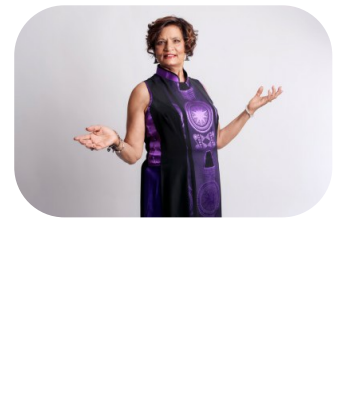

Additional Talents:

CLASSICAL INDIAN DANCE - YOGA (Instructor) - GARDENING